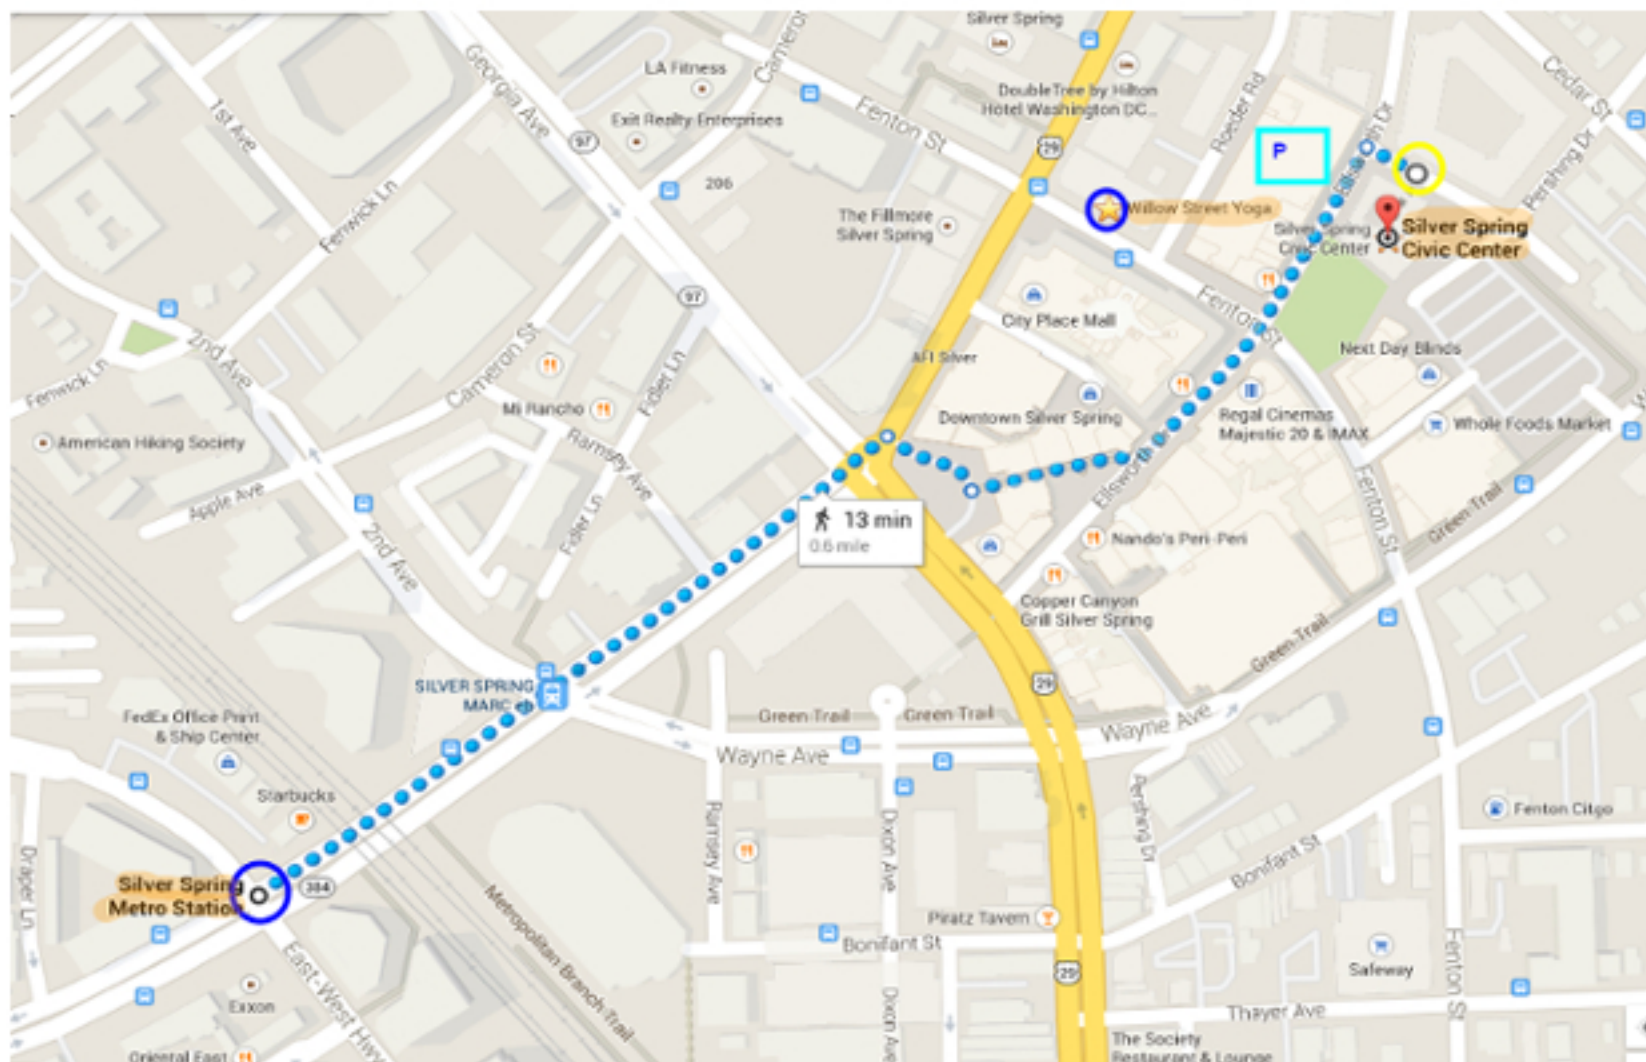

Mind-Body Week, D.C. Friday

Addresses:

Silver Spring Civic Center

1 Veterans Place,
Silver Spring, MD
20910

Willow Street Yoga

8561 Fenton Street,
Silver Spring, MD
20910

Parking

A paid parking garage is located across the street from the Civic Center, between Ellsworth Drive & Roeder Road, indicated on map.

Metro to Silver Spring Civic Center

Take the red line to the Silver Spring Metro Station
Head northeast on Colesville Rd toward 2nd Ave.
Turn right toward Ellsworth Dr.
Turn left onto Ellsworth Dr.
Turn right onto Veterans Pl.
Destination will be on the right

Silver Spring Civic Center to Willow Street Yoga

~ 4 min walk
Head northwest on Veterans Pl toward Ellsworth Dr.
Turn left onto Ellsworth Dr.
Turn right onto Fenton St.
Destination will be on the right.